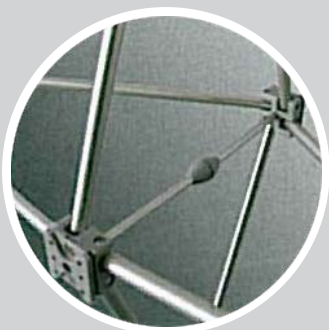

Pop up banner WALL

The Lightweight Pop Up Display Wall is used to display large format fabric (soft cloth) continuous graphics.

With this unit, the large Fabric panel is attached to the Lightweight Pop Up Display Wall structure via the highest grade Velcro application.

Made from quality anodised aluminium alloy, each Fabric Lightweight Pop Up Display Wall comes its own portable trolley duffle transport case.

Easy access to the tension bar.

Digital print attaches straight to the frame with Velcro.

Includes two mountable spot lights and leads.

- Large
- ▲ 2.27m
- ▶ 3.1m
- 13kg

**double
impact
displays**

www.doubleimpact.com.au

P. (02) 9999 1322 F. (02) 9999 1955