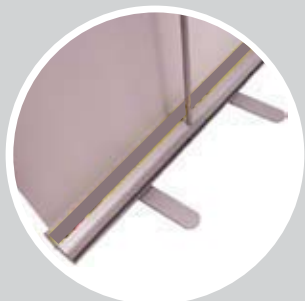

Classic Roll Up BANNER

Advertising that stands up and stands out! Our Classic retractable banner provide mobile presentation solutions for trade show display booths, retail stores, restaurants, and hotels.

Our banner display stands and trade show banners are lightweight and easy to use so you will look like a pro wherever you show.

The Classic model comes in either black or silver and has a light weight padded carry bag.

All elements have their own compartments in the padded carry bag.

Solid base for a more durable and compact unit.

carry bag

↑ 2.0m

➔ 0.85m

👜 4.8 kg

www.doubleimpact.com.au

P. (02) 9999 1322 F. (02) 9999 1955