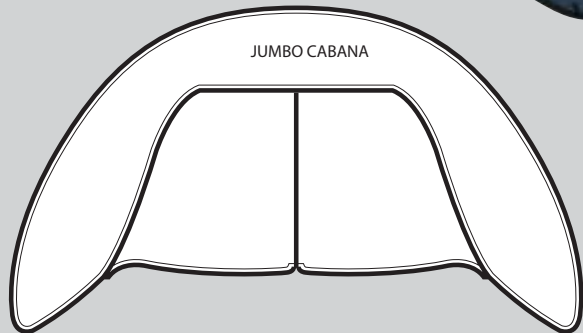

jumbo CABANA

JUMBO CABANA

- JUMBO CABANA
- ▲ 1.9 m
 - ➡ Width: 3.5 m
 - ◀ Depth: 2.2 m
 - 🧳 8.6 kg

With our bold 3D designs you're guaranteed to have the competition feeling a little flat.

The Jumbo Cabana offers spacious cover with high visibility. The large print area makes this an effective marketing tool and gives you a landmark at any outdoor event.