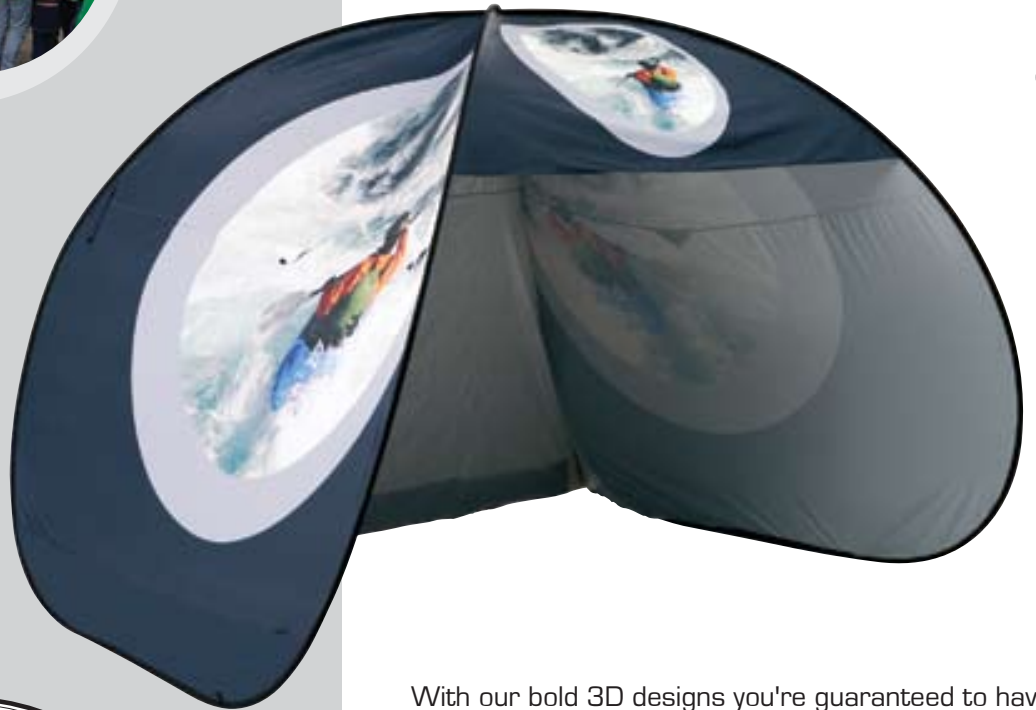

jumbo CABANA

JUMBO CABANA

- JUMBO CABANA
- ▲ 1.9 m
 - ➡ Width: 3.5 m
 - ◀ Depth: 2.2 m
 - 🧳 8.6 kg

With our bold 3D designs you're guaranteed to have the competition feeling a little flat.

The Jumbo Cabana offers spacious cover with high visibility. The large print area makes this an effective marketing tool and gives you a landmark at any outdoor event.