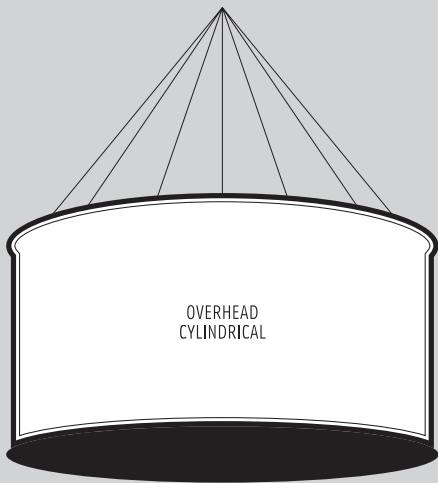

cylindrical A-FRAMES

OVERHEAD
CYLINDRICAL

OVERHEAD

- ▲ Up to 2.5m (8' 2")
- ▶ Up to 2.7m (8' 10")
- 👜 variable

FREESTANDING
CYLINDRICAL

FREESTANDING

- ▲ 2.8 m (9' 2")*
- ▶ 0.7 m (2' 4")
- 👜 4.0 kg (8.8 lb)

* Standing height off a universal base

With the Freestanding and Overhead Cylindrical Banners you can choose where to make a stand – at floor level or above the crowd. These offer you a distinctive look with exceptional print coverage. The Freestanding Cylindrical is quick to assemble and very effective when illuminated. These are perfect for indoor usage, in store, exhibitions, concerts and clubs.