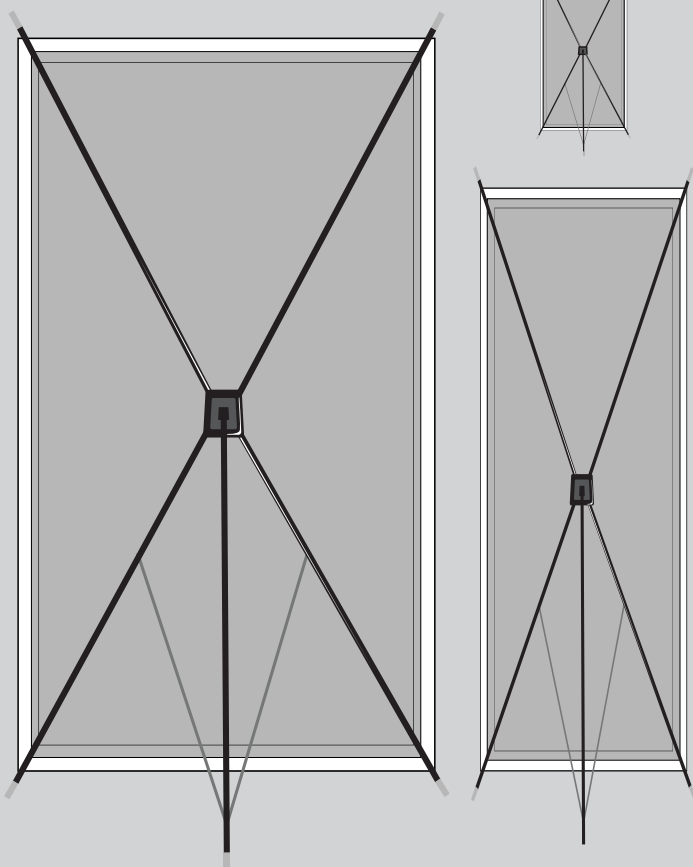

X-Banner STANDS

Built for speed and sturdiness, the lightweight and extremely portable X Banner Stands provide a quick hassle free setup and intuitive banner application.

Expanded frame

Hook-on banner

LARGE	▲ 2.0 m	▲ 1.6 m	▲ 0.42 m
	▶ 1.2 m	▶ 0.6 m	▶ 0.22 m
	■ 3.0 kg	■ 2.0 kg	■ 0.10 kg